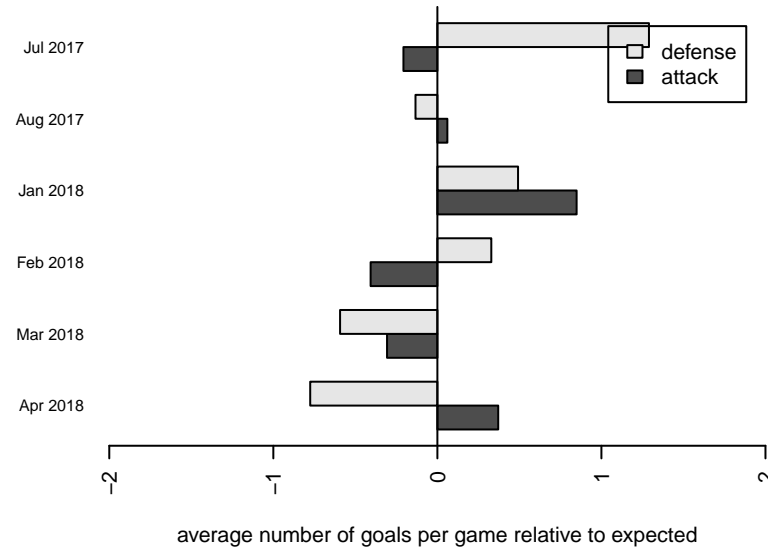

Performance relative to 13 month average