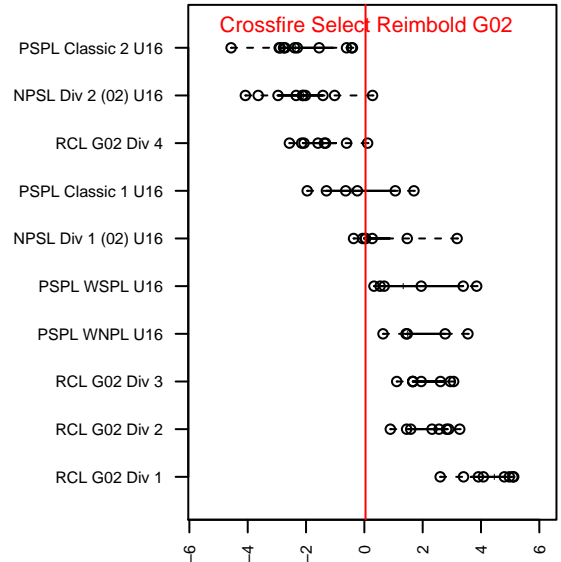

**attack and defense rating
relative to others at age
and all opponents in last 13 months**