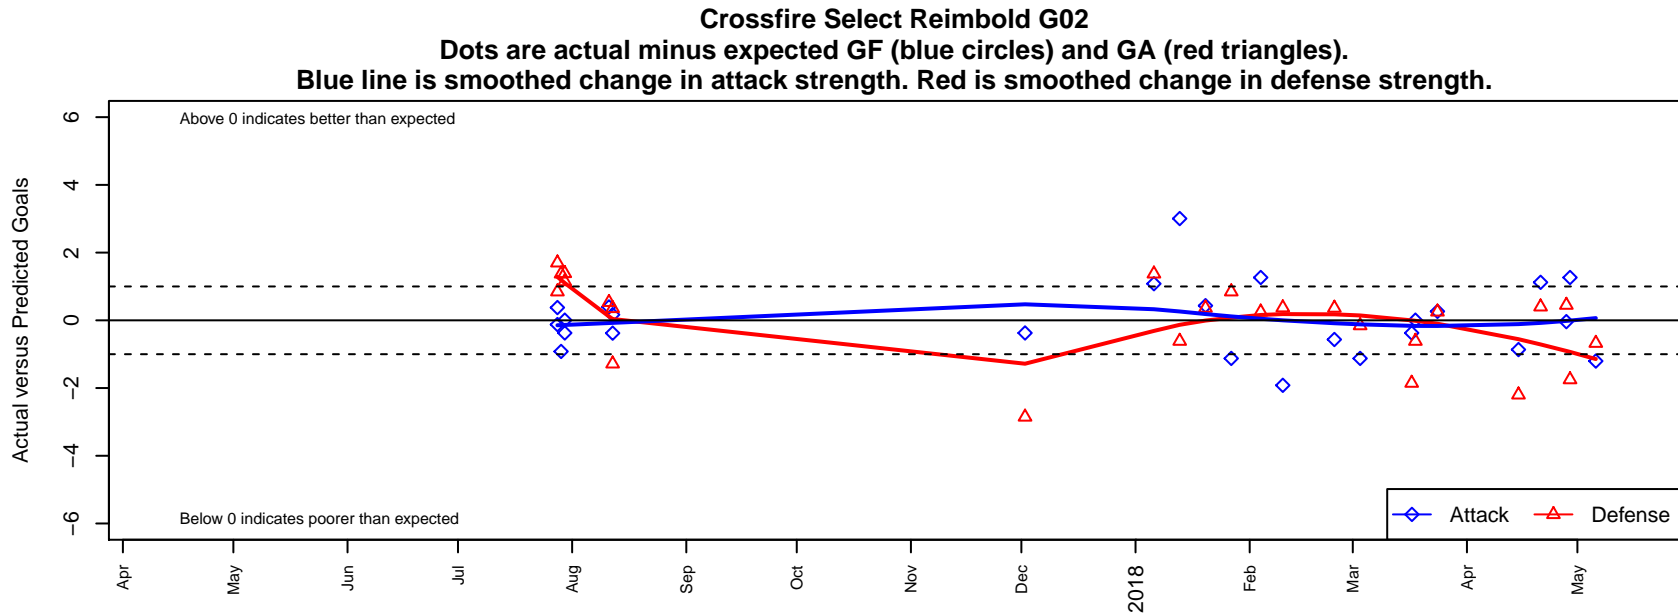

**attack and defense variance (black dot)
relative to other teams
and top 10 in region**

**attack and defense rating
relative to others at age
and all opponents in last 13 months**

Crossfire Select Reibold G02

Crossfire Select
Redmond, WA
G02 total strength=1284
attack=6.45 defense=4.44
fall league = NPSL Div 1 (02) U16
notes= Thunder

alt names used:
Crossfire Select G02 Reibold
Crossfire Select Reibold G02
Crossfire Select Reibold
Crossfire Select G02 Reibold

Venues played:
2017 Crossfire Select U16 Gold
2017 Eastside FC Cup GU16
2017 NPSL Division 1 (02) U16
2017 WYS Presidents Cup G02 Division 2